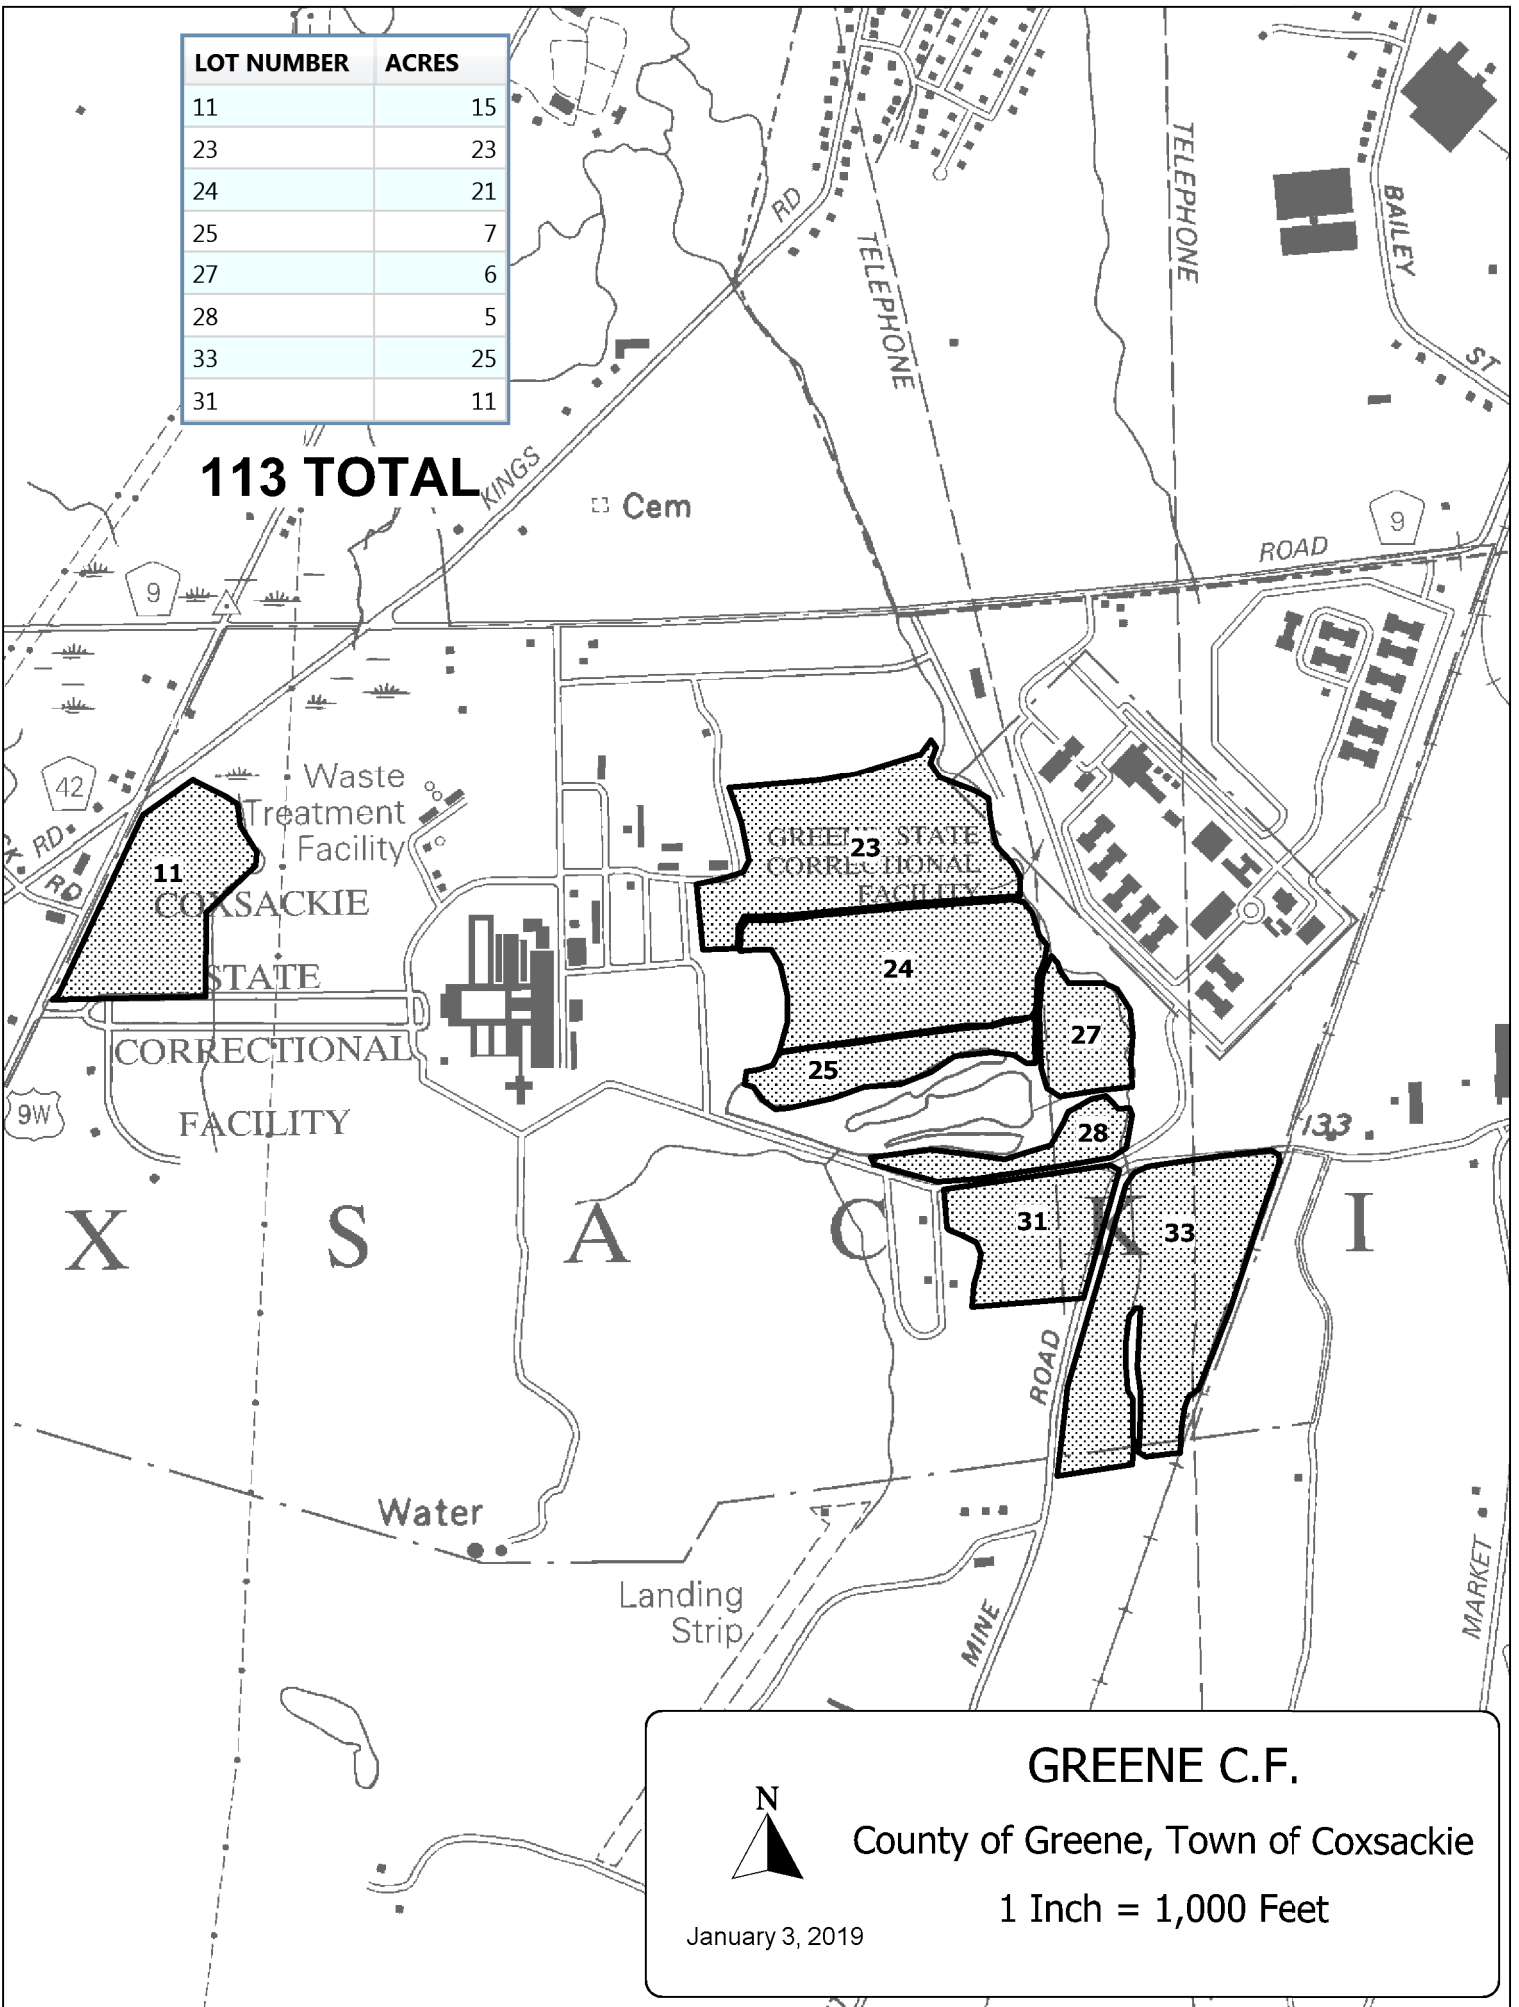

LOT NUMBER	ACRES
11	15
23	23
24	21
25	7
27	6
28	5
33	25
31	11

113 TOTAL

GREENE C.F.
 County of Greene, Town of Coxsackie
 1 Inch = 1,000 Feet

 January 3, 2019