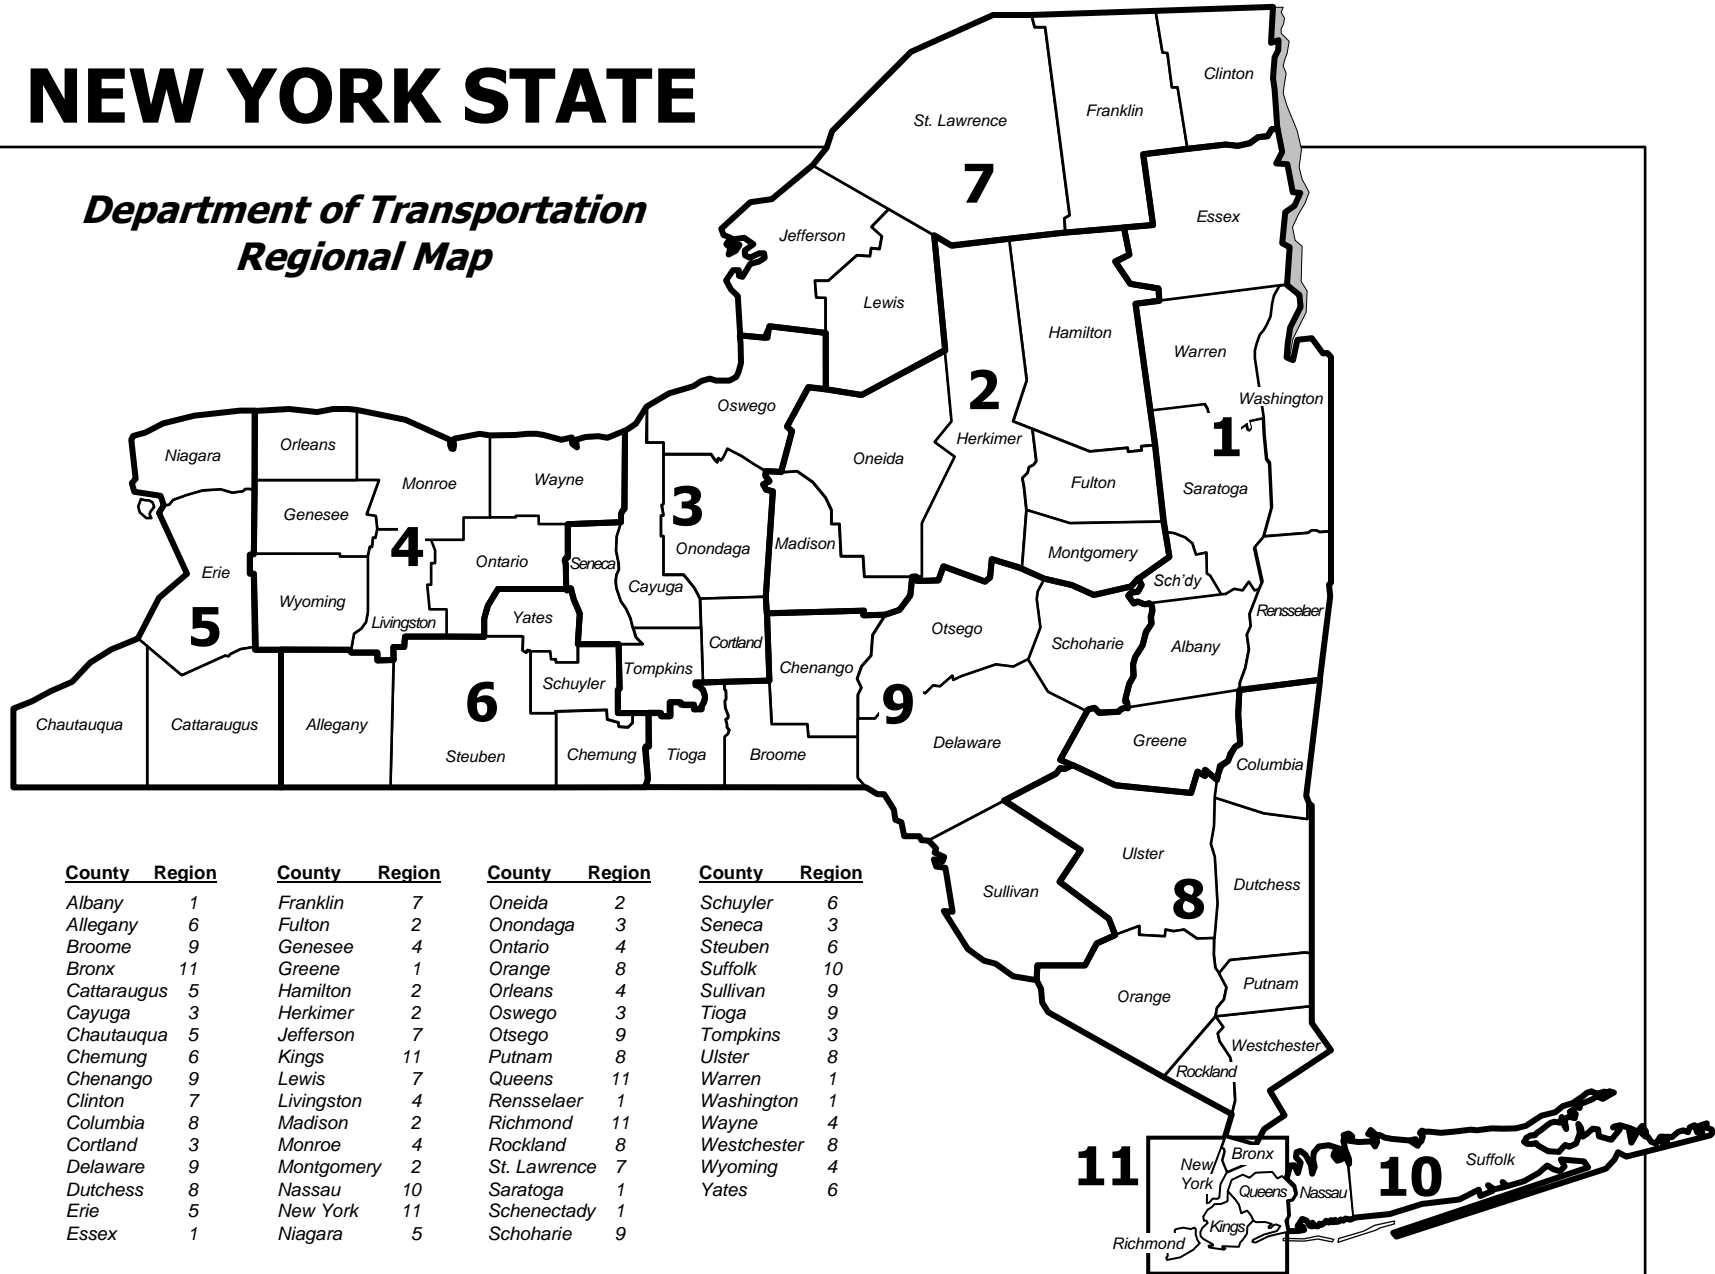

# NEW YORK STATE

## Department of Transportation Regional Map

County	Region	County	Region	County	Region	County	Region
Albany	1	Franklin	7	Oneida	2	Schuyler	6
Allegany	6	Fulton	2	Onondaga	3	Seneca	3
Broome	9	Genesee	4	Ontario	4	Steuben	6
Bronx	11	Greene	1	Orange	8	Suffolk	10
Cattaraugus	5	Hamilton	2	Orleans	4	Sullivan	9
Cayuga	3	Herkimer	2	Oswego	3	Tioga	9
Chautauqua	5	Jefferson	7	Otsego	9	Tompkins	3
Chemung	6	Kings	11	Putnam	8	Ulster	8
Chenango	9	Lewis	7	Warren	1	Westchester	8
Clinton	7	Livingston	4	Washington	1	Wayne	4
Columbia	8	Madison	2	Richmond	11	Westchester	8
Cortland	3	Monroe	4	Rockland	8	Wyoming	4
Delaware	9	Montgomery	2	St. Lawrence	7	Yates	6
Dutchess	8	Nassau	10	Saratoga	1		
Erie	5	New York	11	Schenectady	1		
Essex	1	Niagara	5	Schoharie	9		