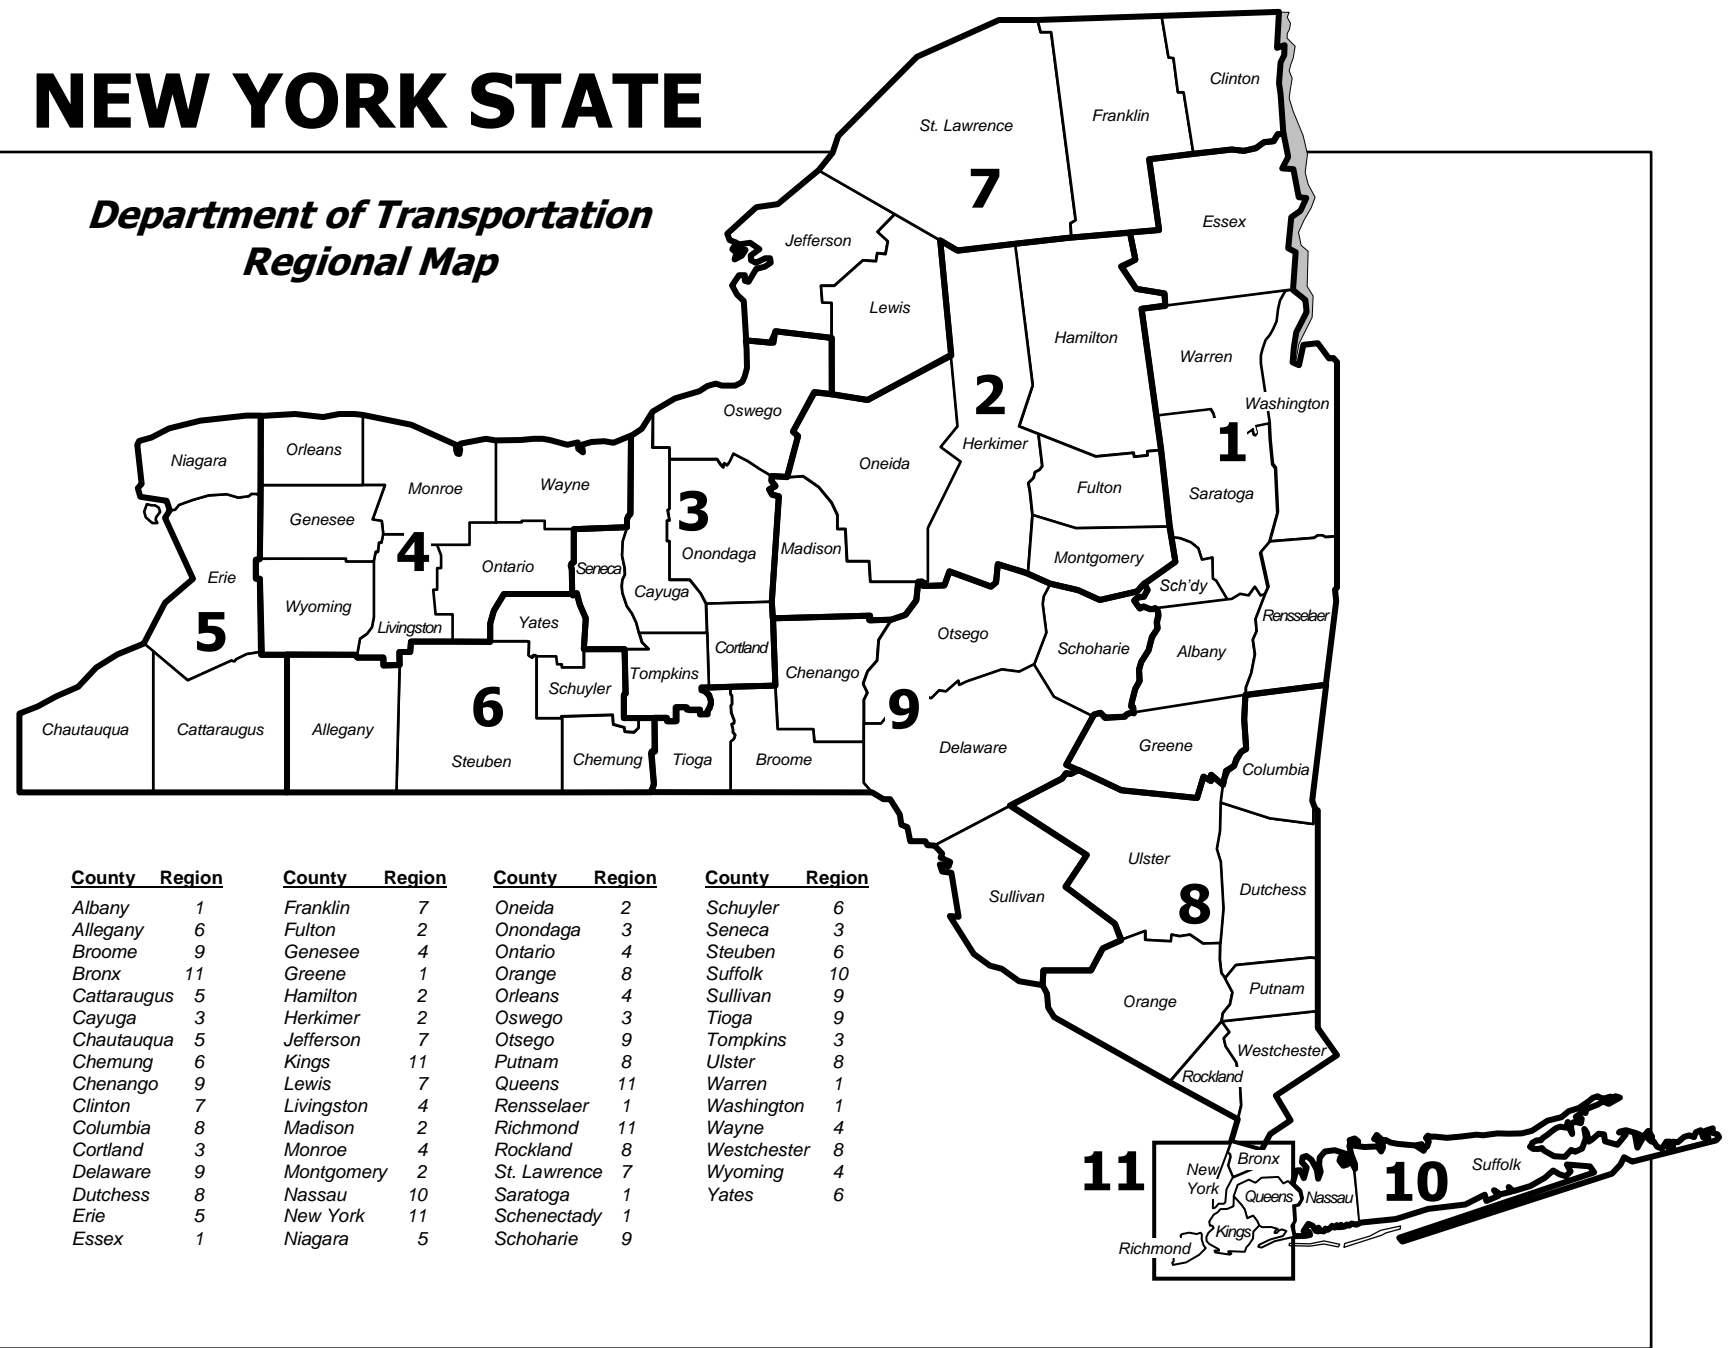

NEW YORK STATE

Department of Transportation Regional Map

County	Region	County	Region	County	Region	County	Region
Albany	1	Franklin	7	Oneida	2	Schuyler	6
Allegany	6	Fulton	2	Onondaga	3	Seneca	3
Broome	9	Genesee	4	Ontario	4	Steuben	6
Bronx	11	Greene	1	Orange	8	Suffolk	10
Cattaraugus	5	Hamilton	2	Orleans	4	Sullivan	9
Cayuga	3	Herkimer	2	Oswego	3	Tioga	9
Chautauqua	5	Jefferson	7	Otsego	9	Tompkins	3
Chemung	6	Kings	11	Putnam	8	Ulster	8
Chenango	9	Lewis	7	Queens	11	Warren	1
Clinton	7	Livingston	4	Rensselaer	1	Washington	1
Columbia	8	Madison	2	Richmond	11	Wayne	4
Cortland	3	Monroe	4	Rockland	8	Westchester	8
Delaware	9	Montgomery	2	St. Lawrence	7	Wyoming	4
Dutchess	8	Nassau	10	Saratoga	1	Yates	6
Erie	5	New York	11	Schenectady	1		
Essex	1	Niagara	5	Schoharie	9		