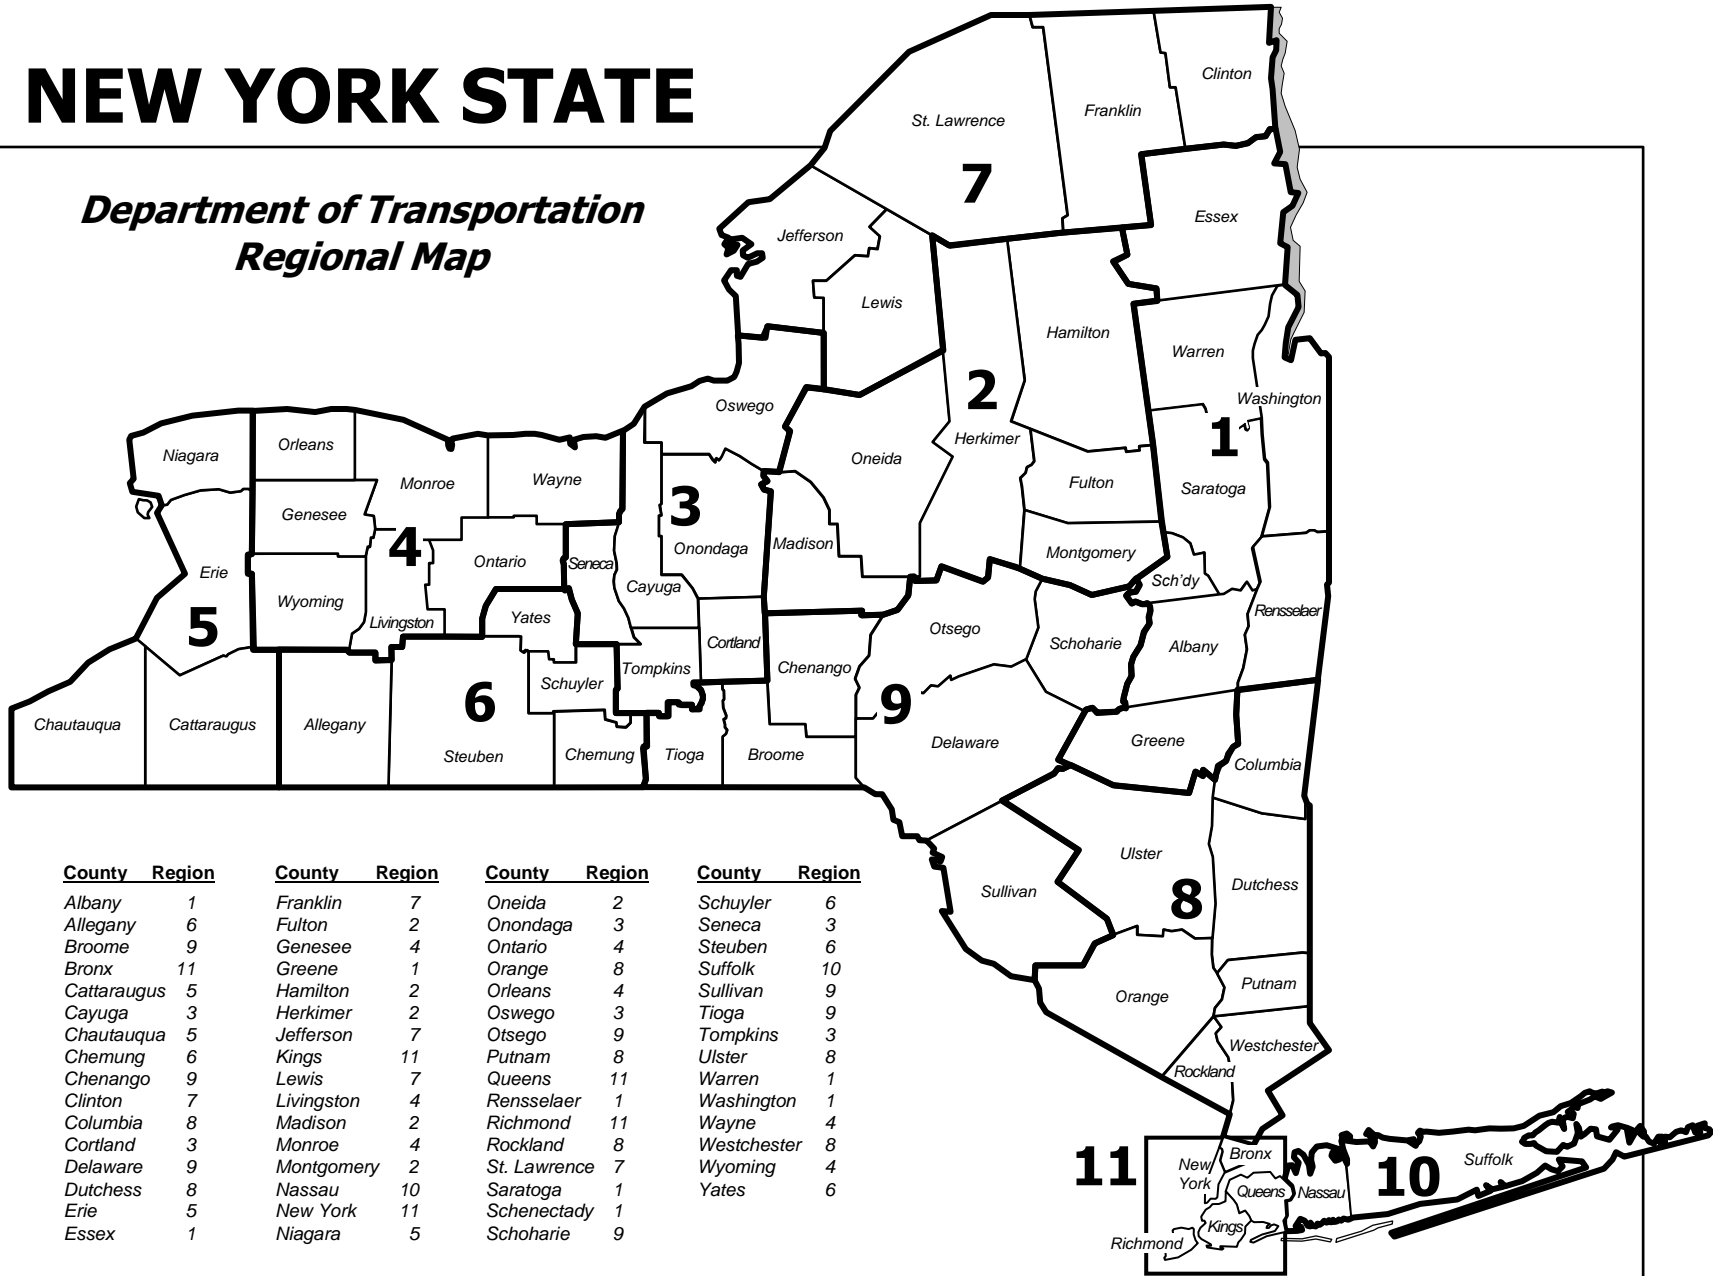

NEW YORK STATE

Department of Transportation Regional Map

County	Region	County	Region	County	Region	County	Region
Albany	1	Franklin	7	Oneida	2	Schuyler	6
Allegany	6	Fulton	2	Onondaga	3	Seneca	3
Broome	9	Genesee	4	Ontario	4	Steuben	6
Bronx	11	Greene	1	Orange	8	Suffolk	10
Cattaraugus	5	Hamilton	2	Orleans	4	Sullivan	9
Cayuga	3	Herkimer	2	Oswego	3	Tioga	9
Chautauqua	5	Jefferson	7	Otsego	9	Tompkins	3
Chemung	6	Kings	11	Putnam	8	Ulster	8
Chenango	9	Lewis	7	Queens	11	Warren	1
Clinton	7	Livingston	4	Rensselaer	1	Washington	1
Columbia	8	Madison	2	Richmond	11	Wayne	4
Cortland	3	Monroe	4	Rockland	8	Westchester	8
Delaware	9	Montgomery	2	St. Lawrence	7	Wyoming	4
Dutchess	8	Nassau	10	Saratoga	1	Yates	6
Erie	5	New York	11	Schenectady	1		
Essex	1	Niagara	5	Schoharie	9		