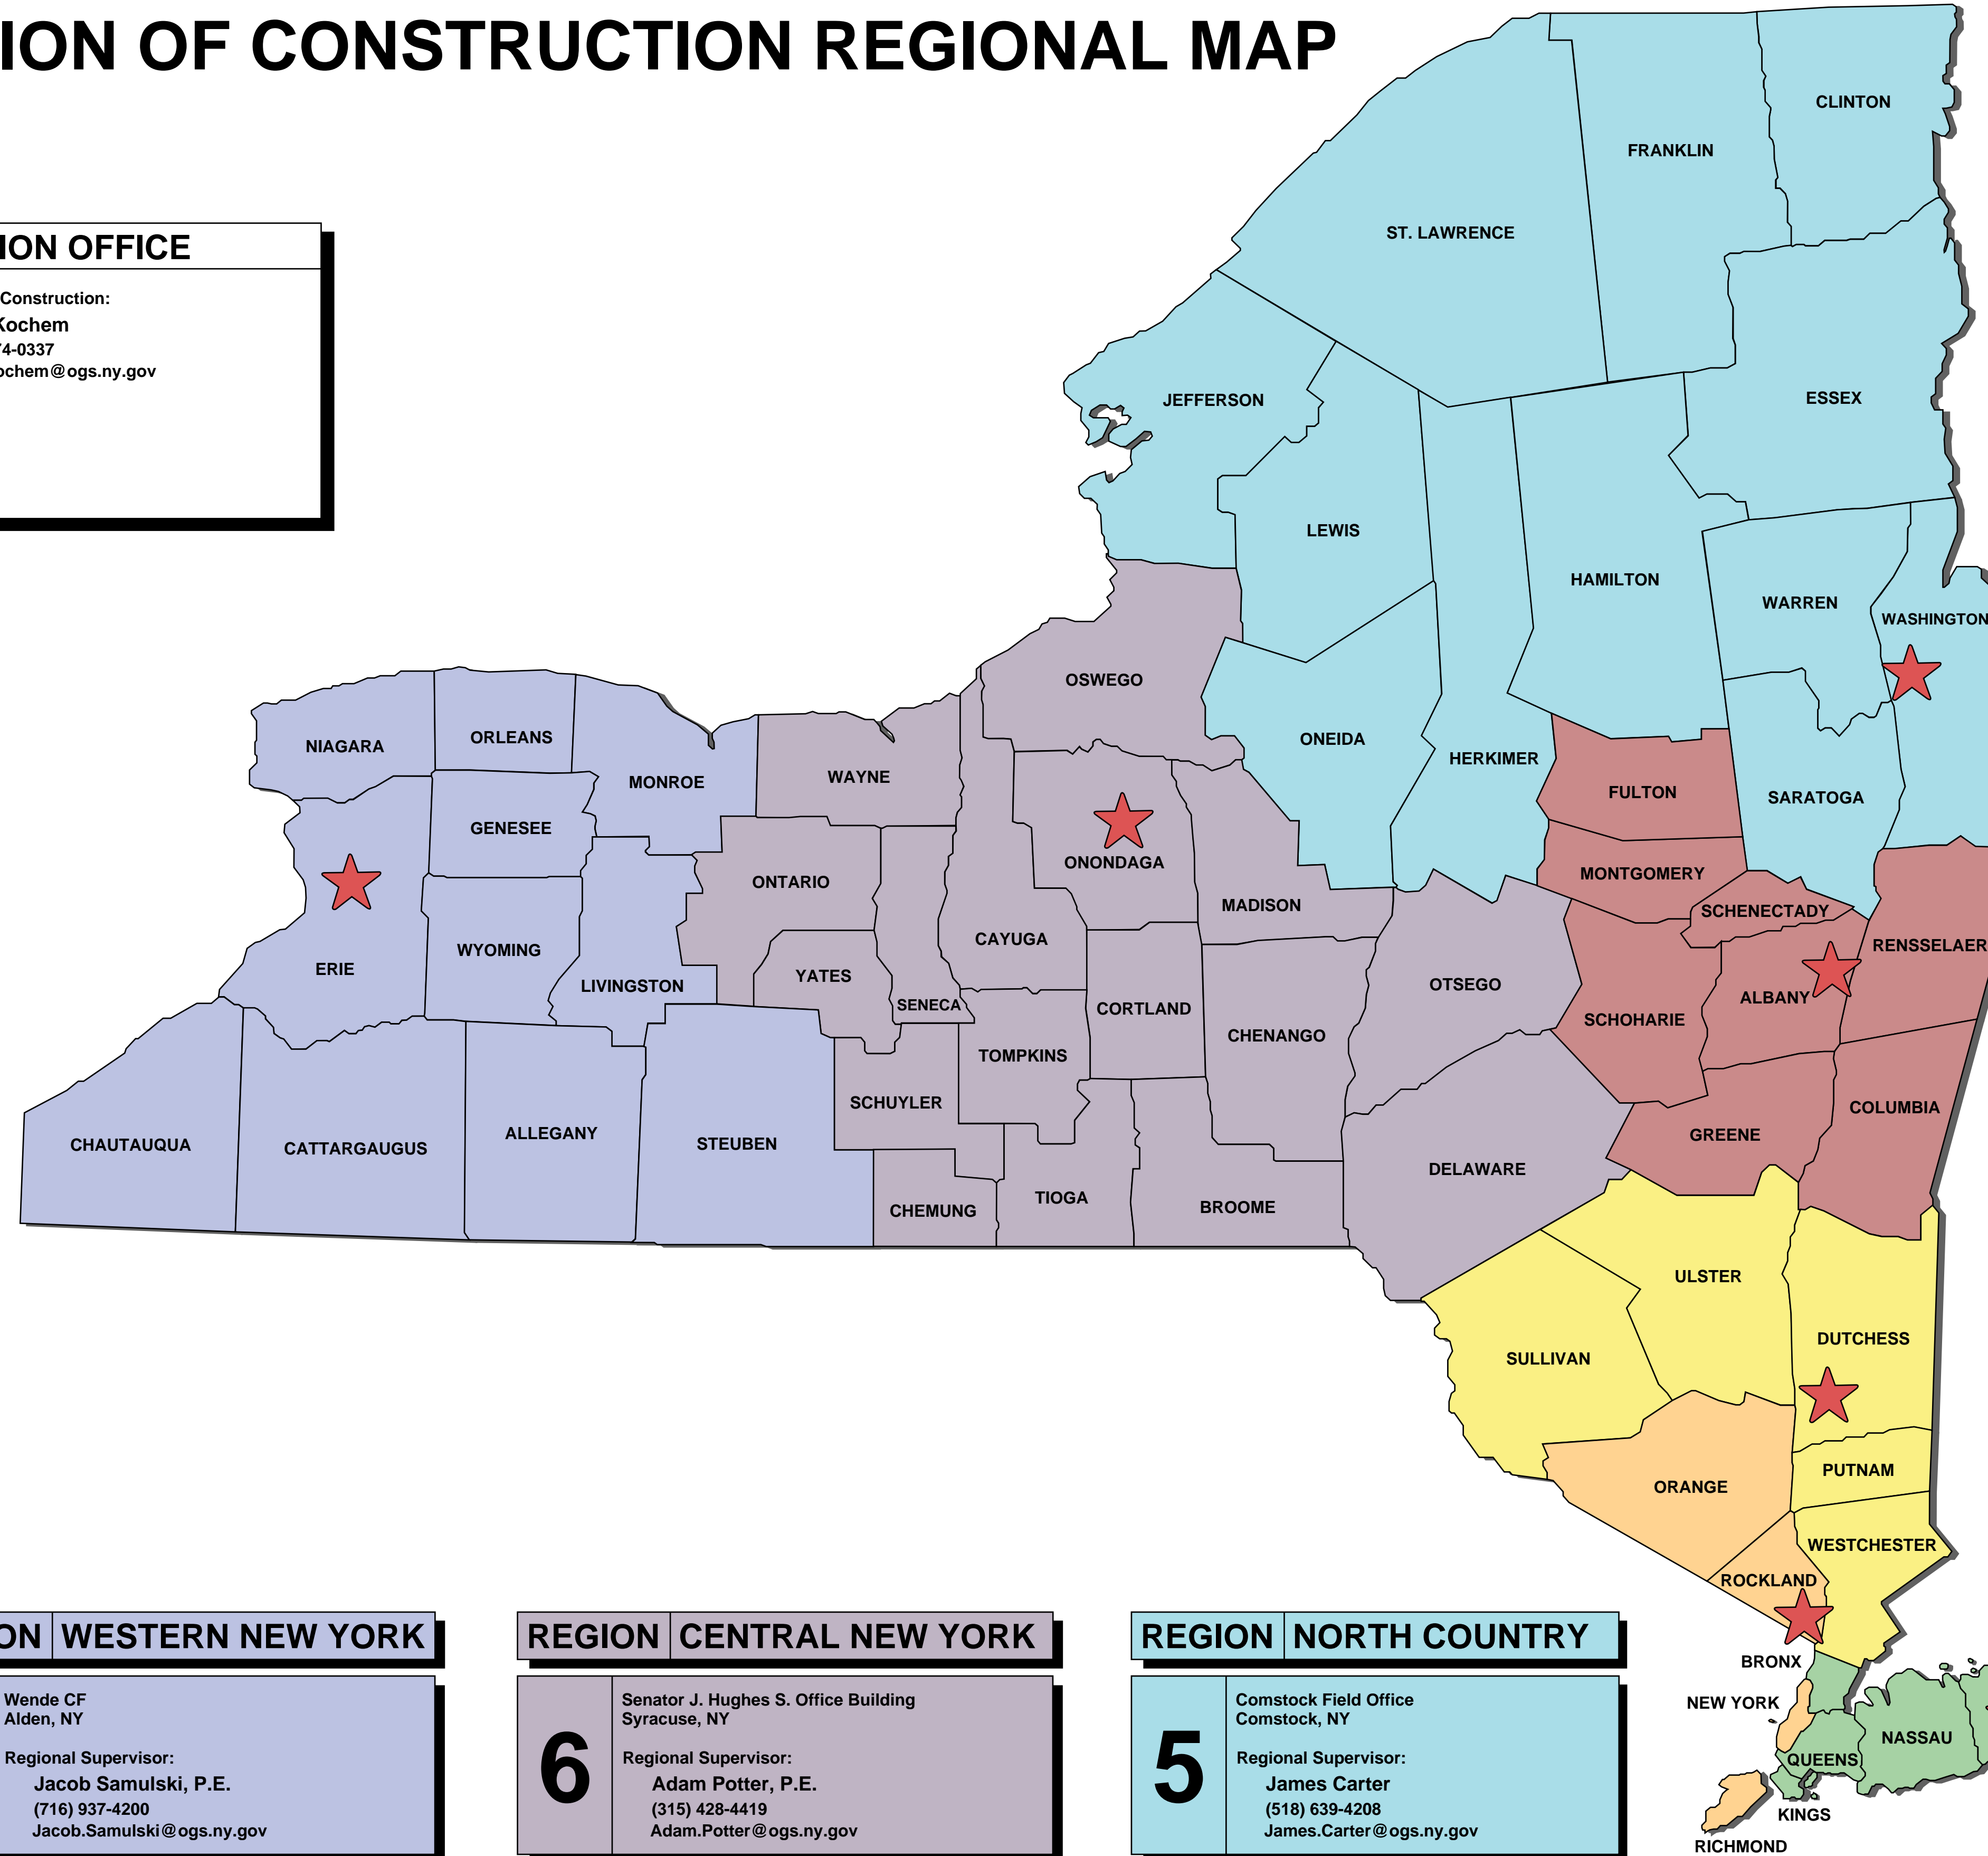

DIVISION OF CONSTRUCTION REGIONAL MAP

Updated 2/24/2022

DIVISION OFFICE

Director of Construction:
John Kochem
 (518) 474-0337
 John.Kochem@ogs.ny.gov

REGION CAPITAL

4 Corning Tower, Empire State Plaza
 Albany, NY
 Regional Supervisor:
Michael Mitchell, P.E.
 (518) 474-7544
 michael.mitchell@ogs.ny.gov