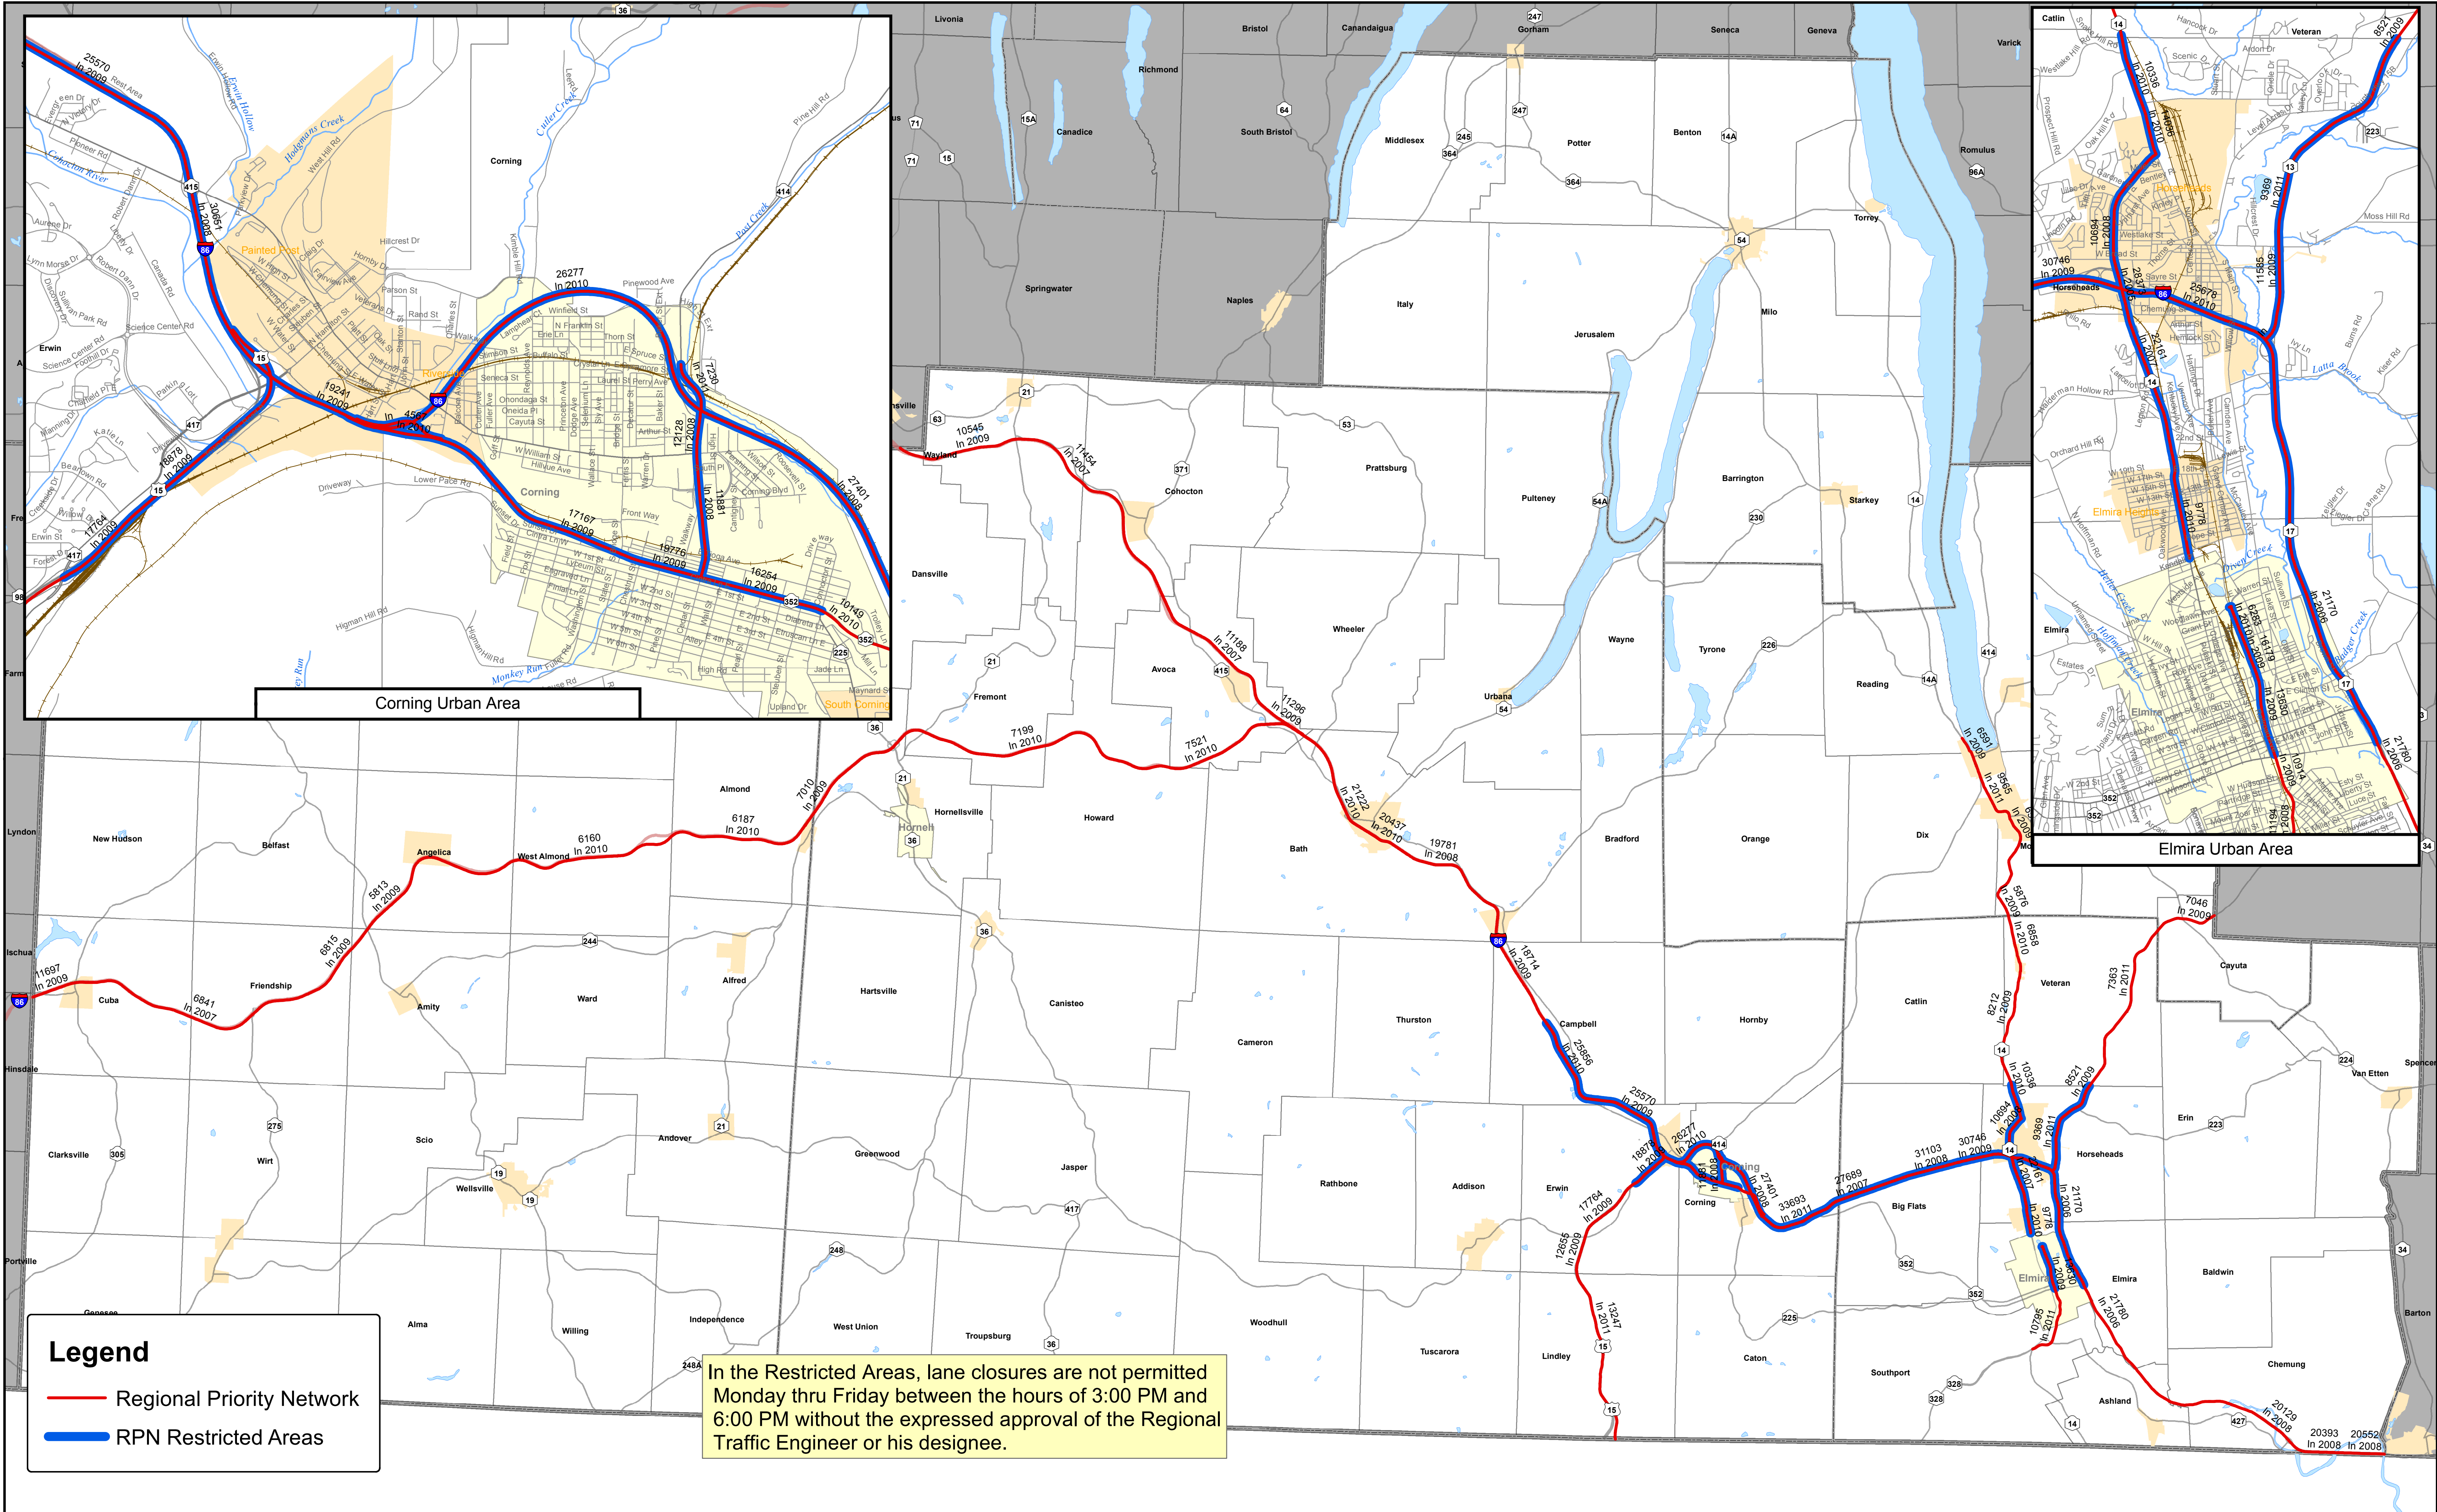

Region 6 - Regional Priority Network (RPN)

Corning Urban Area

Elmira Urban Area

Legend

- Regional Priority Network
- RPN Restricted Areas

In the Restricted Areas, lane closures are not permitted Monday thru Friday between the hours of 3:00 PM and 6:00 PM without the expressed approval of the Regional Traffic Engineer or his designee.

20393 In 2008 20552 In 2008