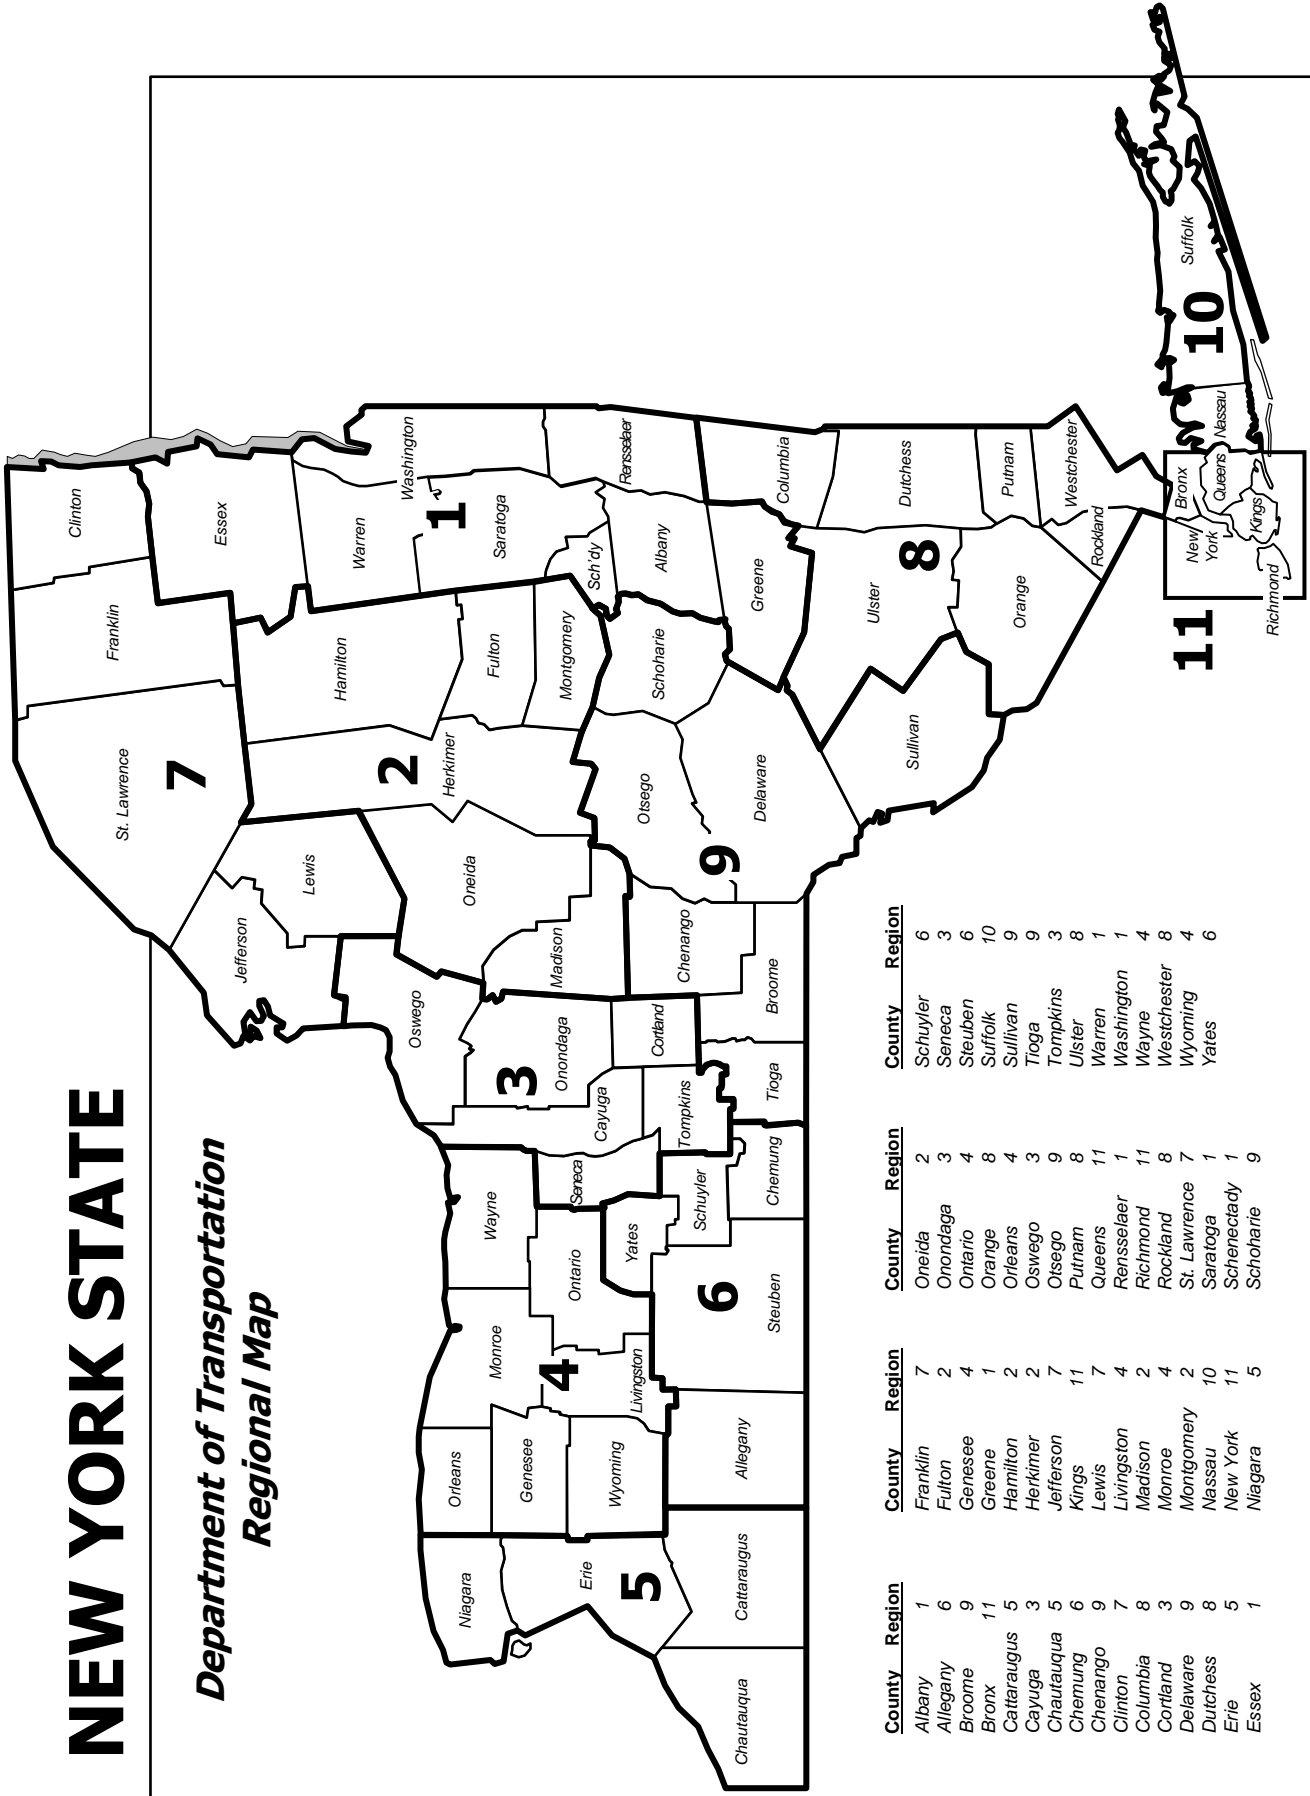

# NEW YORK STATE

## Department of Transportation Regional Map

County	Region	County	Region	County	Region	County	Region	County	Region
Albany	1	Franklin	7	Onondaga	2	Schuyler	6	Warren	1
Allegany	6	Fulton	2	Onondaga	3	Seneca	3	Washington	1
Broome	9	Genesee	4	Ontario	4	Steuben	6	Wayne	4
Bronx	11	Greene	1	Orange	8	Suffolk	10	Westchester	8
Cattaraugus	5	Hamilton	2	Orleans	4	Sullivan	9	Wyoming	4
Cayuga	3	Herkimer	2	Oswego	3	Tioga	9	Yates	6
Chautauque	5	Jefferson	7	Otsego	9	Tompkins	3		
Chemung	6	Kings	11	Putnam	8	Ulster	8		
Chenango	9	Lewis	7	Queens	11	Warren	1		
Clinton	7	Livingston	4	Rensselaer	1	Washington	1		
Columbia	8	Madison	2	Richmond	11	Wayne	4		
Corland	3	Monroe	4	Rockland	8	Westchester	8		
Delaware	9	Montgomery	2	St. Lawrence	7	Wyoming	4		
Dutchess	8	Nassau	10	Saratoga	4				
Erie	5	New York	11	Schenectady	1				
Essex	1	Niagara	5	Schoharie	9				